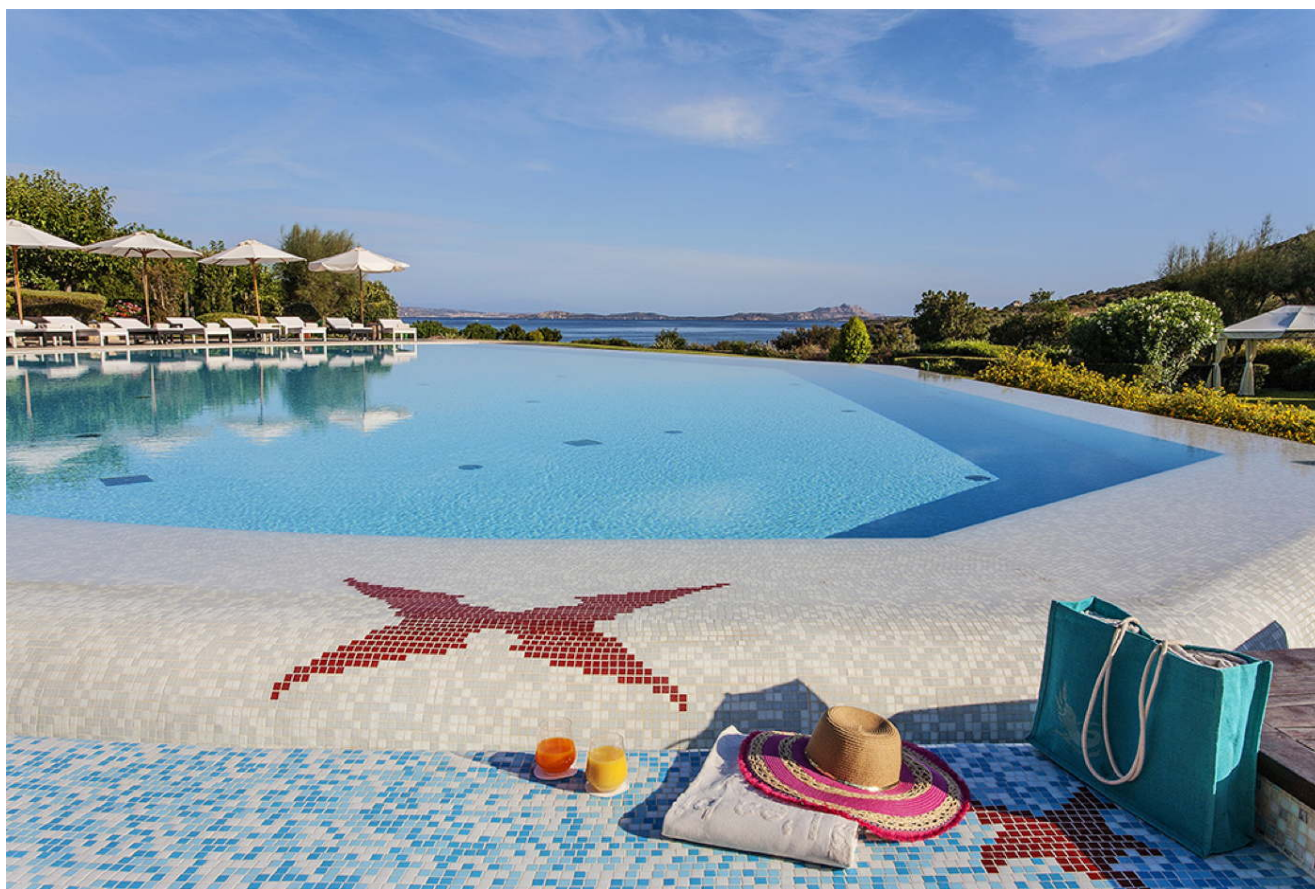

DOMIZILE REISEN®

L EA BIANCA LUXURY RESORT

Italy | Sardinia | Baja Sardinia

Charming Designhotel at the beach with spa- and sportscenter

62 persons | 31 bedrooms | from 270 to 1.695 EUR / day

31 rooms and suites of different categories for 2 to 4 persons – balcony or terrasse with direct access to the pool area

pool – wellness and fitness center – restaurant – lounge – private beach with sunshades and sun lounger

This luxury resort is situated near Baja Sardinia, set directly on the sea. It offers everything for relaxing holidays. L'Ea Bianca Luxury Resort is situated opposite the island of the La Maddalena archipelago at the splendid sandy beach "Cala dei Ginepri" with its crystal water. The high-level hotel is especially recommended for guests who want to enjoy exclusive holidays. The hotel offers 31 large bedrooms: 13 Superior Rooms (ca. 25 sqm), 9 Deluxe Rooms (ca. 28 sqm), 3 Garden Deluxe Rooms (ca. 28-34 sqm), 5 Junior Suites (ca. 34-38 sqm) and 1 Suite (ca. 66 sqm). Nearly all rooms have a spectacular sea view. The comfortable Superior Rooms are elegantly furnished in modern style. They have a luxury bathroom and a balcony equipped with outdoor furniture. The bathrooms of the Deluxe Rooms are additionally furnished with a cromotherapy hydro massage bath. All suites have a jacuzzi bath. The Garden Deluxe Rooms, the Garden Suite and the large suite have - instead of the balcony - a private garden with direct access to the pool area. The 66 sqm suite is disposed in a wide bedroom with fireplace and a living room. The 3 floors hotel with its large garden has direct access to the "Cala dei Ginepri" beach with

DOMIZILE REISEN KG | Ammerseestraße 18 | 82131 Gauting

Telefon +49.89.833084 | info@domizile.de | www.domizile.de | www.fine-rentals.com