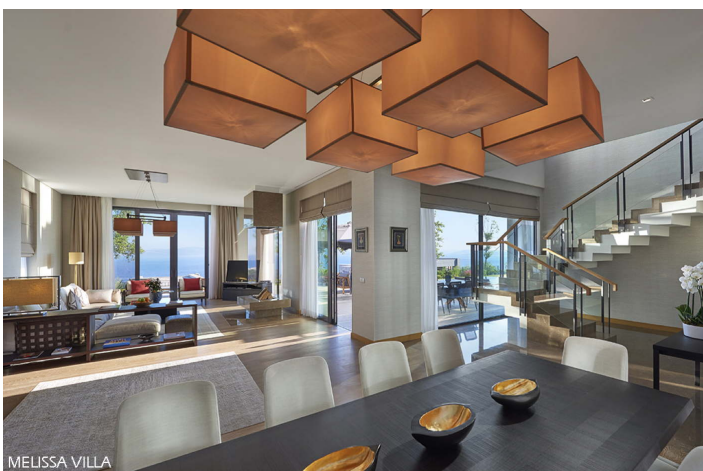

MANDARIN VILLA

MELISSA VILLA