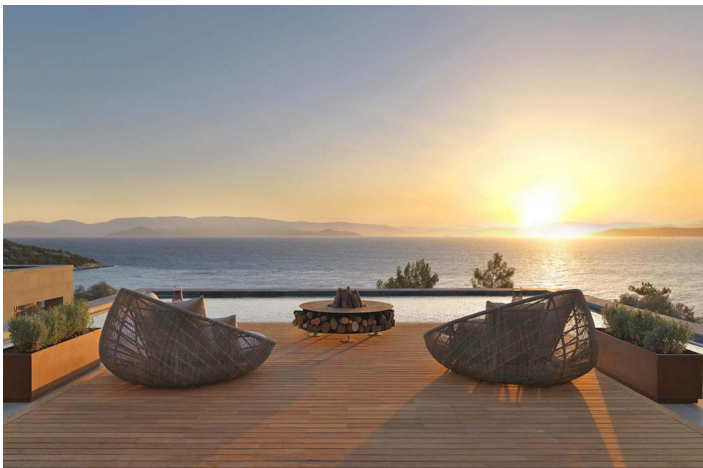

MELISSA VILLA